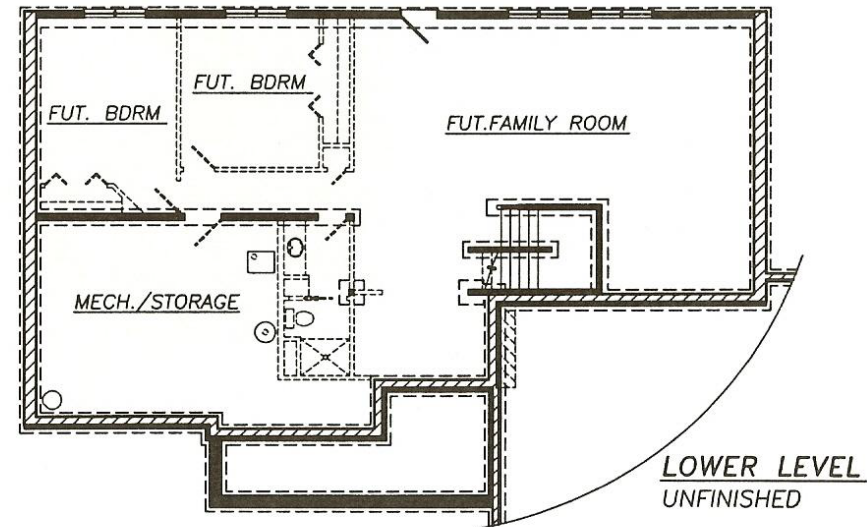

MAIN LEVEL
 1816 SQ.FT. MAIN LEVEL
 196 SQ.FT. 4 SEASON PORCH

1816 SQ.FT. RAMBLER
PLAN NO. 01130

2 BEDROOM	WALK-OUT BSMT.
2 BATH	18" FLR. TRUSSES
3 CAR GARAGE	BILD-RITE SHT'G.